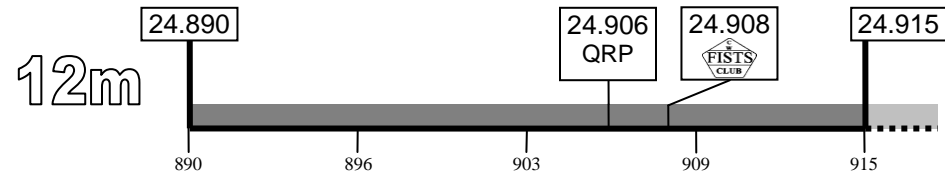

CW & FISTS Activity Centres (UK)

February 2013

CW CW centre of activity
 MS Meteor Scatter
 QRP QRP centre of activity

QRS Slow speed centre of activity (Source: RSGB band plan)
 Primary telegraphy area (Note: 4m shares primary area with SSB and other narrow band modes)
 Within amateur band but *not* primary telegraphy area