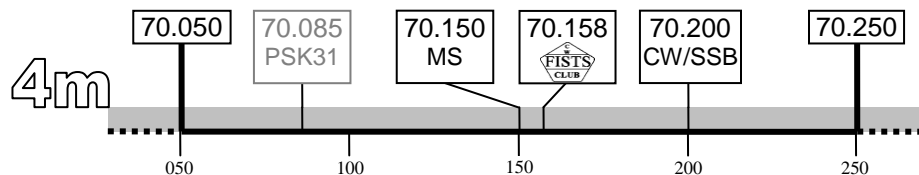

CW & FISTS Activity Centres (UK)

February 2013

CW CW centre of activity
 MS Meteor Scatter
 QRP QRP centre of activity

QRS Slow speed centre of activity (Source: RSGB band plan)
 Primary telegraphy area (Note: 4m shares primary area with SSB and other narrow band modes)
 Within amateur band but *not* primary telegraphy area