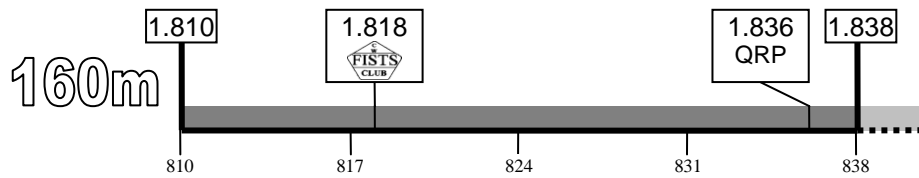

CW & FISTS Activity Centres (UK)

February 2013

CW CW centre of activity
 MS Meteor Scatter
 QRP QRP centre of activity

QRS Slow speed centre of activity (Source: RSGB band plan)
 Primary telegraphy area (Note: 4m shares primary area with SSB and other narrow band modes)
 Within amateur band but *not* primary telegraphy area