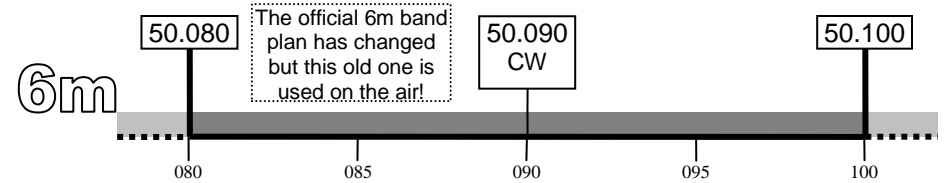

CW & FISTS Activity Centres (UK)

February 2013

CW CW centre of activity
 MS Meteor Scatter
 QRP QRP centre of activity

QRS Slow speed centre of activity (Source: RSGB band plan)
 Primary telegraphy area (Note: 4m shares primary area with SSB and other narrow band modes)
 Within amateur band but *not* primary telegraphy area