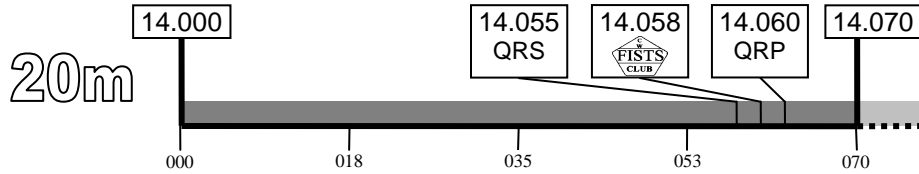

CW & FISTS Activity Centres (UK)

February 2013

CW CW centre of activity
 MS Meteor Scatter
 QRP QRP centre of activity

QRS Slow speed centre of activity (Source: RSGB band plan)
 Primary telegraphy area (Note: 4m shares primary area with SSB and other narrow band modes)
 Within amateur band but *not* primary telegraphy area