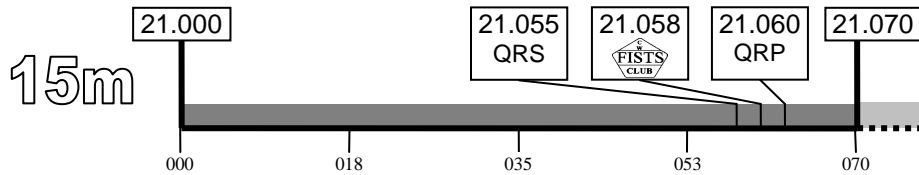

CW & FISTS Activity Centres (UK)

February 2013

CW CW centre of activity
 MS Meteor Scatter
 QRP QRP centre of activity

QRS Slow speed centre of activity (Source: RSGB band plan)
 Primary telegraphy area (Note: 4m shares primary area with SSB and other narrow band modes)
 Within amateur band but *not* primary telegraphy area