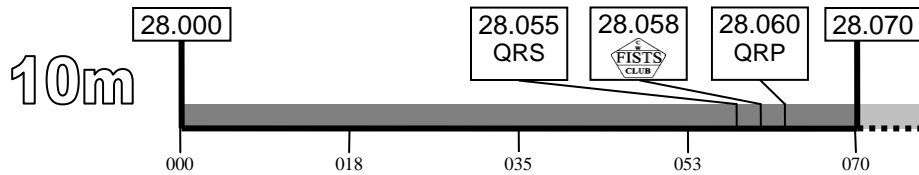

CW & FISTS Activity Centres (UK)

February 2013

CW CW centre of activity
 MS Meteor Scatter
 QRP QRP centre of activity

QRS Slow speed centre of activity (Source: RSGB band plan)
 Primary telegraphy area (Note: 4m shares primary area with SSB and other narrow band modes)
 Within amateur band but *not* primary telegraphy area