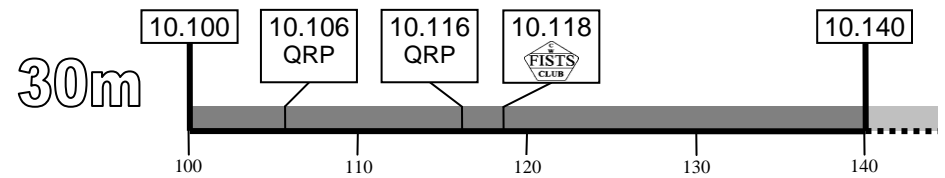

CW & FISTS Activity Centres (UK)

February 2013

CW CW centre of activity
 MS Meteor Scatter
 QRP QRP centre of activity

QRS Slow speed centre of activity (Source: RSGB band plan)
 Primary telegraphy area (Note: 4m shares primary area with SSB and other narrow band modes)
 Within amateur band but *not* primary telegraphy area