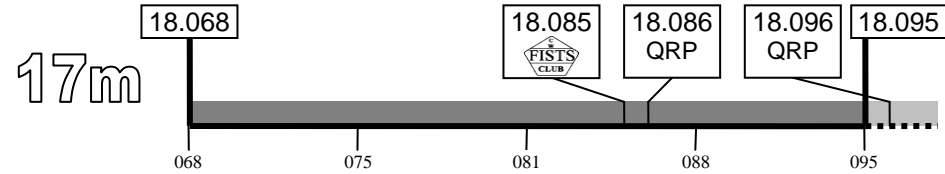

CW & FISTS Activity Centres (UK)

February 2013

CW CW centre of activity
 MS Meteor Scatter
 QRP QRP centre of activity

QRS Slow speed centre of activity (Source: RSGB band plan)
 Primary telegraphy area (Note: 4m shares primary area with SSB and other narrow band modes)
 Within amateur band but *not* primary telegraphy area