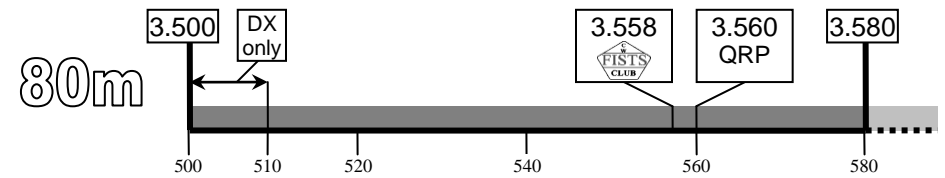

CW & FISTS Activity Centres (UK)

February 2013

CW CW centre of activity
 MS Meteor Scatter
 QRP QRP centre of activity

QRS Slow speed centre of activity (Source: RSGB band plan)
 Primary telegraphy area (Note: 4m shares primary area with SSB and other narrow band modes)
 Within amateur band but *not* primary telegraphy area