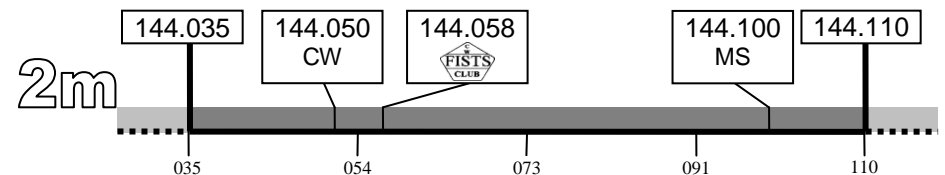

CW & FISTS Activity Centres (UK)

February 2013

CW CW centre of activity
 MS Meteor Scatter
 QRP QRP centre of activity

QRS Slow speed centre of activity (Source: RSGB band plan)
 Primary telegraphy area (Note: 4m shares primary area with SSB and other narrow band modes)
 Within amateur band but *not* primary telegraphy area