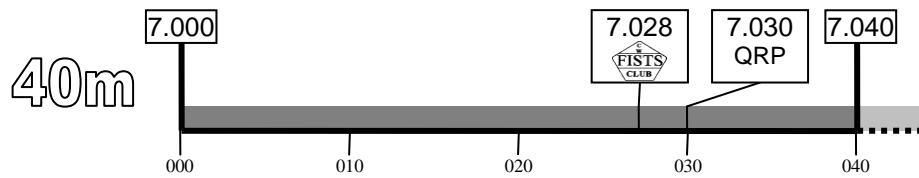

CW & FISTS Activity Centres (UK)

February 2013

CW CW centre of activity
 MS Meteor Scatter
 QRP QRP centre of activity

QRS Slow speed centre of activity (Source: RSGB band plan)
 Primary telegraphy area (Note: 4m shares primary area with SSB and other narrow band modes)
 Within amateur band but *not* primary telegraphy area