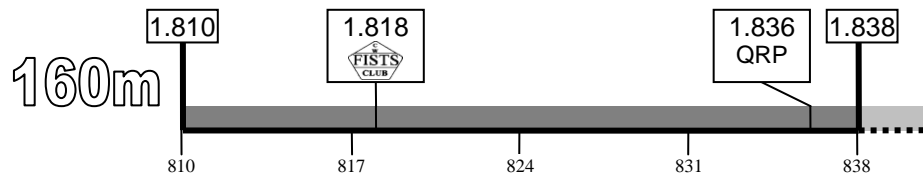

CW & FISTS Activity Centres (UK)

CW CW centre of activity
 MS Meteor Scatter
 QRP QRP centre of activity

QRS Slow speed centre of activity (Source: RSGB band plan)
 Primary telegraphy area (Note: 4m shares primary area with SSB and other narrow band modes)
 Within amateur band but *not* primary telegraphy area