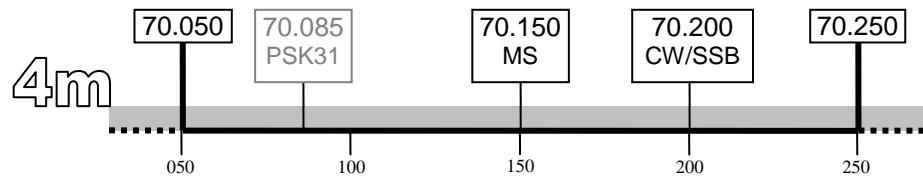

CW & FISTS Activity Centres (UK)

CW CW centre of activity
 MS Meteor Scatter
 QRP QRP centre of activity

QRS Slow speed centre of activity (Source: RSGB band plan)
 Primary telegraphy area (Note: 4m shares primary area with SSB and other narrow band modes)
 Within amateur band but *not* primary telegraphy area