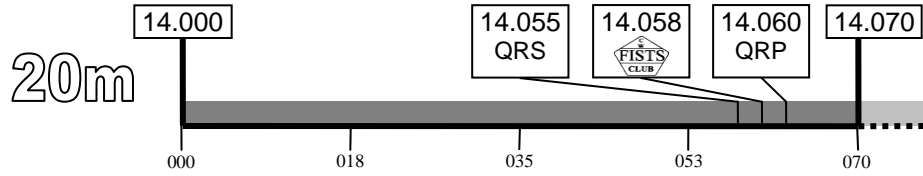

CW & FISTS Activity Centres (UK)

CW CW centre of activity
 MS Meteor Scatter
 QRP QRP centre of activity

QRS Slow speed centre of activity (Source: RSGB band plan)
 Primary telegraphy area (Note: 4m shares primary area with SSB and other narrow band modes)
 Within amateur band but *not* primary telegraphy area