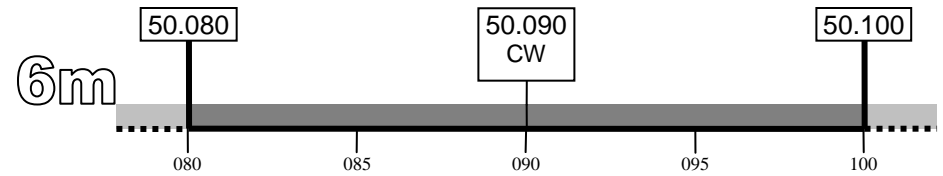

CW & FISTS Activity Centres (UK)

CW CW centre of activity
 MS Meteor Scatter
 QRP QRP centre of activity

QRS Slow speed centre of activity (Source: RSGB band plan)
 Primary telegraphy area (Note: 4m shares primary area with SSB and other narrow band modes)
 Within amateur band but *not* primary telegraphy area