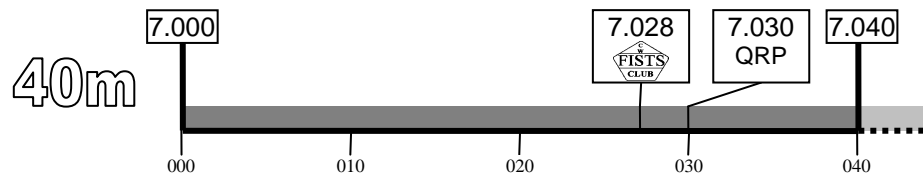

CW & FISTS Activity Centres (UK)

CW CW centre of activity
 MS Meteor Scatter
 QRP QRP centre of activity

QRS Slow speed centre of activity (Source: RSGB band plan)
 Primary telegraphy area (Note: 4m shares primary area with SSB and other narrow band modes)
 Within amateur band but *not* primary telegraphy area