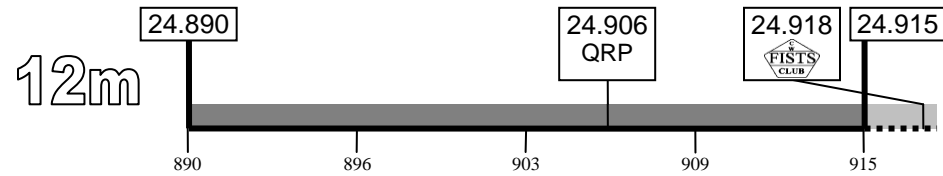

CW & FISTS Activity Centres (UK)

CW CW centre of activity
 MS Meteor Scatter
 QRP QRP centre of activity

QRS Slow speed centre of activity (Source: RSGB band plan)
 Primary telegraphy area (Note: 4m shares primary area with SSB and other narrow band modes)
 Within amateur band but *not* primary telegraphy area