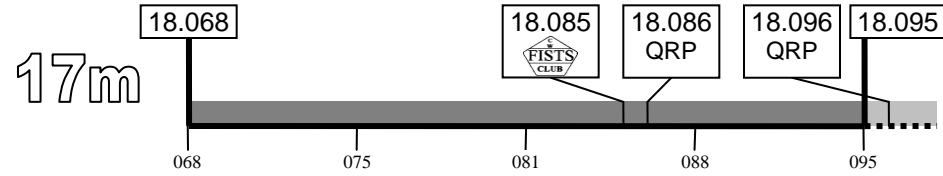

CW & FISTS Activity Centres (UK)

CW CW centre of activity
 MS Meteor Scatter
 QRP QRP centre of activity

QRS Slow speed centre of activity (Source: RSGB band plan)
 Primary telegraphy area (Note: 4m shares primary area with SSB and other narrow band modes)
 Within amateur band but *not* primary telegraphy area