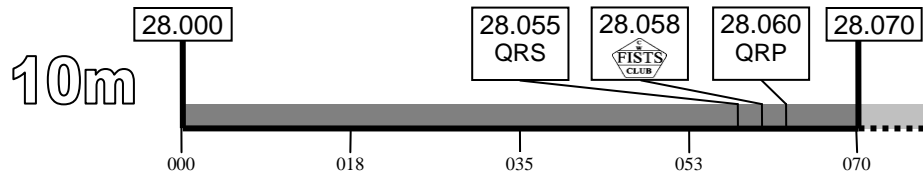

CW & FISTS Activity Centres (UK)

CW CW centre of activity
 MS Meteor Scatter
 QRP QRP centre of activity

QRS Slow speed centre of activity (Source: RSGB band plan)
 Primary telegraphy area (Note: 4m shares primary area with SSB and other narrow band modes)
 Within amateur band but *not* primary telegraphy area