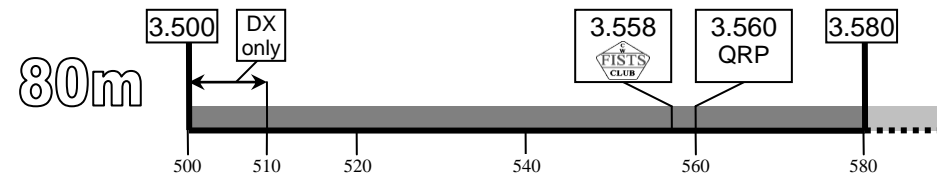

CW & FISTS Activity Centres (UK)

CW CW centre of activity
 MS Meteor Scatter
 QRP QRP centre of activity

QRS Slow speed centre of activity (Source: RSGB band plan)
 Primary telegraphy area (Note: 4m shares primary area with SSB and other narrow band modes)
 Within amateur band but *not* primary telegraphy area