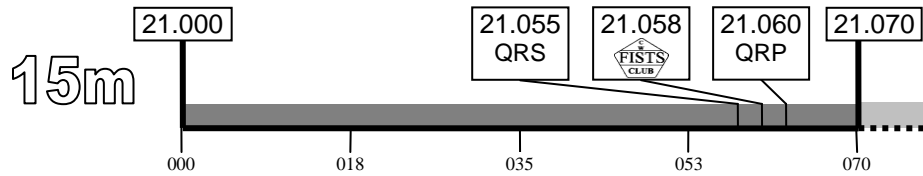

CW & FISTS Activity Centres (UK)

CW CW centre of activity
 MS Meteor Scatter
 QRP QRP centre of activity

QRS Slow speed centre of activity (Source: RSGB band plan)
 Primary telegraphy area (Note: 4m shares primary area with SSB and other narrow band modes)
 Within amateur band but *not* primary telegraphy area