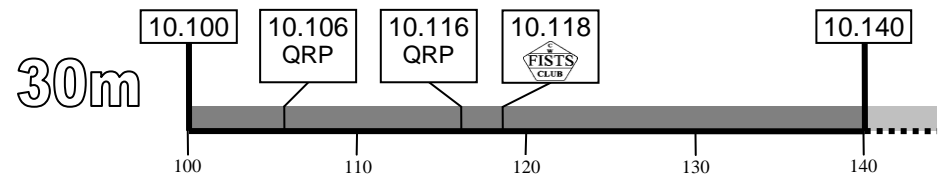

CW & FISTS Activity Centres (UK)

CW CW centre of activity
 MS Meteor Scatter
 QRP QRP centre of activity

QRS Slow speed centre of activity (Source: RSGB band plan)
 Primary telegraphy area (Note: 4m shares primary area with SSB and other narrow band modes)
 Within amateur band but *not* primary telegraphy area