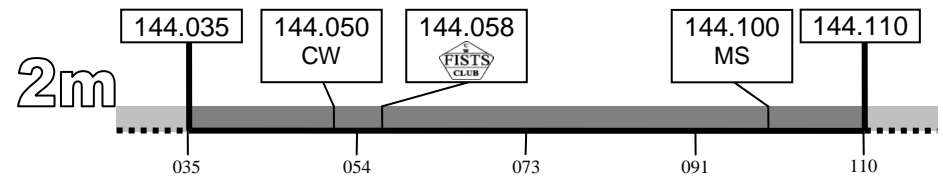

CW & FISTS Activity Centres (UK)

CW CW centre of activity
 MS Meteor Scatter
 QRP QRP centre of activity

QRS Slow speed centre of activity (Source: RSGB band plan)
 Primary telegraphy area (Note: 4m shares primary area with SSB and other narrow band modes)
 Within amateur band but *not* primary telegraphy area